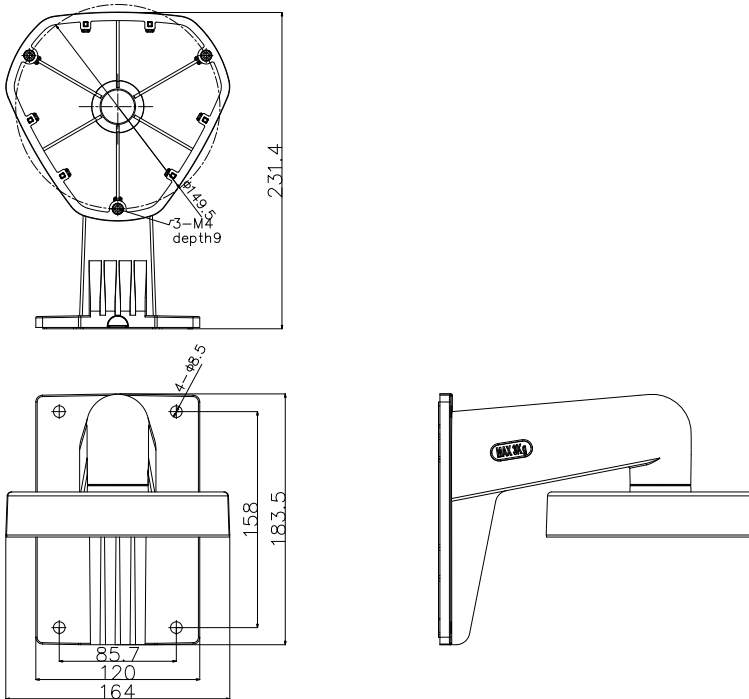

DS-1273ZJ-DM25

Wall Mounting Bracket for Dome Camera

Features

- Aluminum alloy material with surface spray treatment
- Waterproof design
- Design of cap is for convenient wiring

Dimension

Available Model

DS-1273ZJ-DM25

Parameters

Model	DS-1273ZJ-DM25
Parameters	Wall Mount Bracket for Dome Camera
Appearance	Hikvision White
Material	Aluminum Alloy
Dimension	231.4×183.5×164mm
Weight	870g

Notes

- The bracket should be installed on flat wall
- Waterproof rubber is necessary for outdoor application
- The wall must be capable of supporting over 3 times as much as the total weight of the camera and the mount.
- The maximum load capacity of the bracket is 3KG